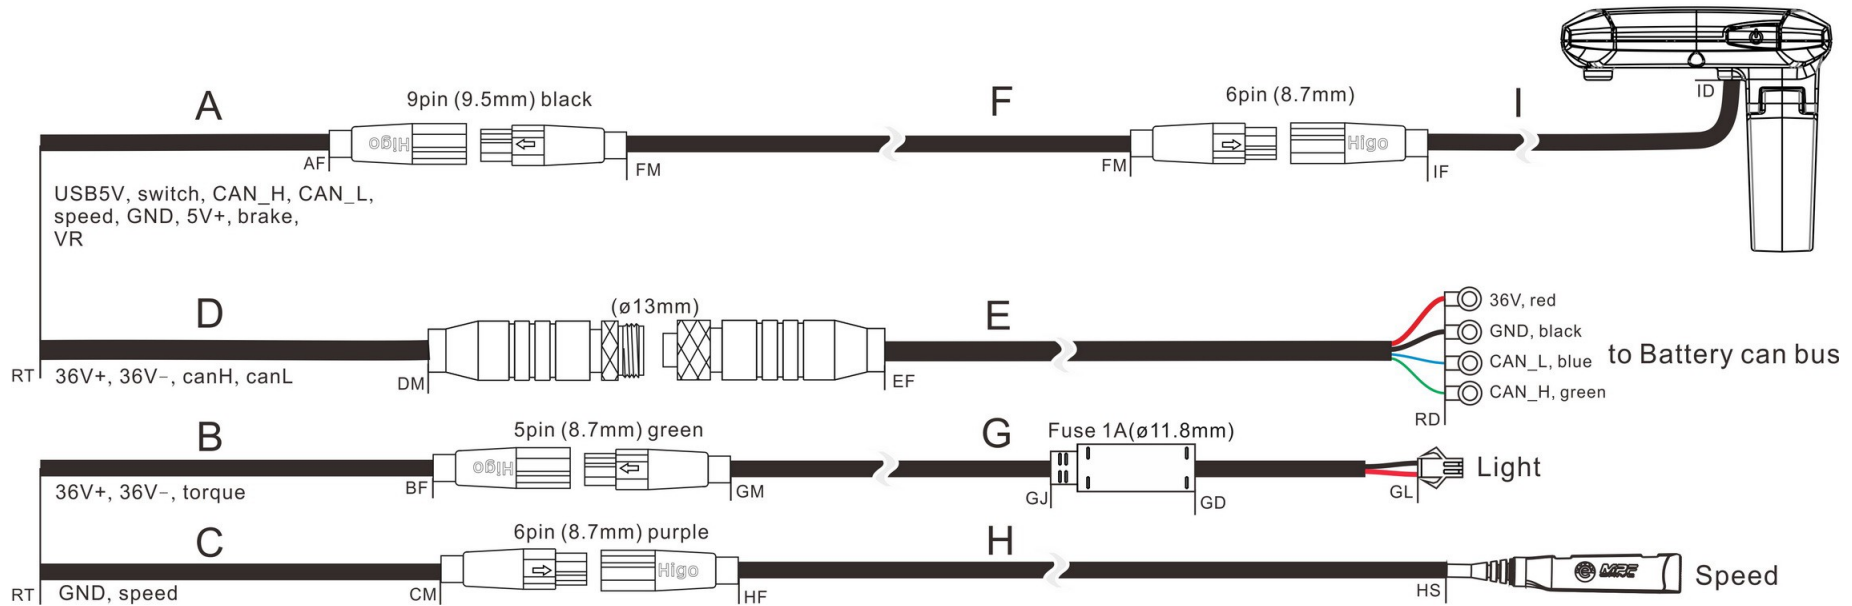

# MPF6(H-plug)+I4US

2021/10/13

5/6/9pin Waterproof female plug      5/6/9pin Waterproof male plug

Plug: Higo

2+3pin Waterproof female plug      2+3pin Waterproof male plug

ITEM NO.	Gearbox cable	A (RT-AF)	D (RT-DM)	B (RT-BF)	C (RT-CM)
-	standard	10cm	10cm	21cm	10cm

ITEM NO.	Power cable	E (EF-RD)
V0005PD17	standard	80cm

ITEM NO.	Display cable	F (FM-FM)
V0005PC35	standard	65cm

ITEM NO.	Light cable	G (GM-GJ)	(GD-GL)
V0005PLI12	standard	61cm	25cm

ITEM NO.	Speed sensor cable	H (HF-HS)
V0008P15	standard	35cm

ITEM NO.	I4US cable	I (IF-ID)
-	standard	50cm

\*The tolerance of length is ±1CM