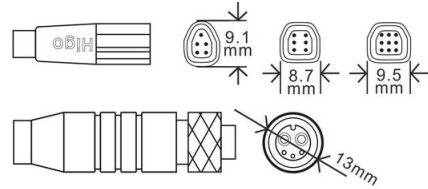

# MPF6(H-plug)+I4US

2021/10/13

5/6/9pin Waterproof female plug      5/6/9pin Waterproof male plug

Plug: Higo

2+3pin Waterproof female plug      2+3pin Waterproof male plug

ITEM NO.	Gearbox cable	A (RT-AF)	D (RT-DM)	B (RT-BF)	C (RT-CM)
-	standard	10cm	10cm	21cm	10cm

ITEM NO.	Power cable	E (EF-RD)
V0005PD17	standard	80cm

ITEM NO.	Display cable	F (FM-FM)
V0005PC35	standard	65cm

ITEM NO.	Light cable	G (GM-GJ)	(GD-GL)
V0005PLI12	standard	61cm	25cm

ITEM NO.	Speed sensor cable	H (HF-HS)
V0008P15	standard	35cm

ITEM NO.	I4US cable	I (IF-ID)
-	standard	50cm

\*The tolerance of length is ±1CM