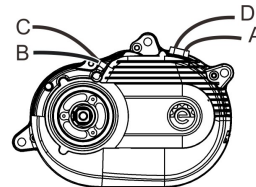

# MPF6(H-plug)+I4US

2021/10/13

5/6/9pin Waterproof female plug      5/6/9pin Waterproof male plug

Plug: Higo

2+3pin Waterproof female plug      2+3pin Waterproof male plug

ITEM NO.	Gearbox cable	A (RT-AF)	D (RT-DM)	B (RT-BF)	C (RT-CM)
-	standard	10cm	10cm	21cm	10cm

ITEM NO.	Power cable	E (EF-RD)
V0005PD17	standard	80cm

ITEM NO.	Display cable	F (FM-FM)
V0005PC35	standard	65cm

ITEM NO.	Light cable	G (GM-GJ)	(GD-GL)
V0005PLI12	standard	61cm	25cm

ITEM NO.	Speed sensor cable	H (HF-HS)
V0008P15	standard	35cm

ITEM NO.	I4US cable	I (IF-ID)
-	standard	50cm

\*The tolerance of length is ±1CM