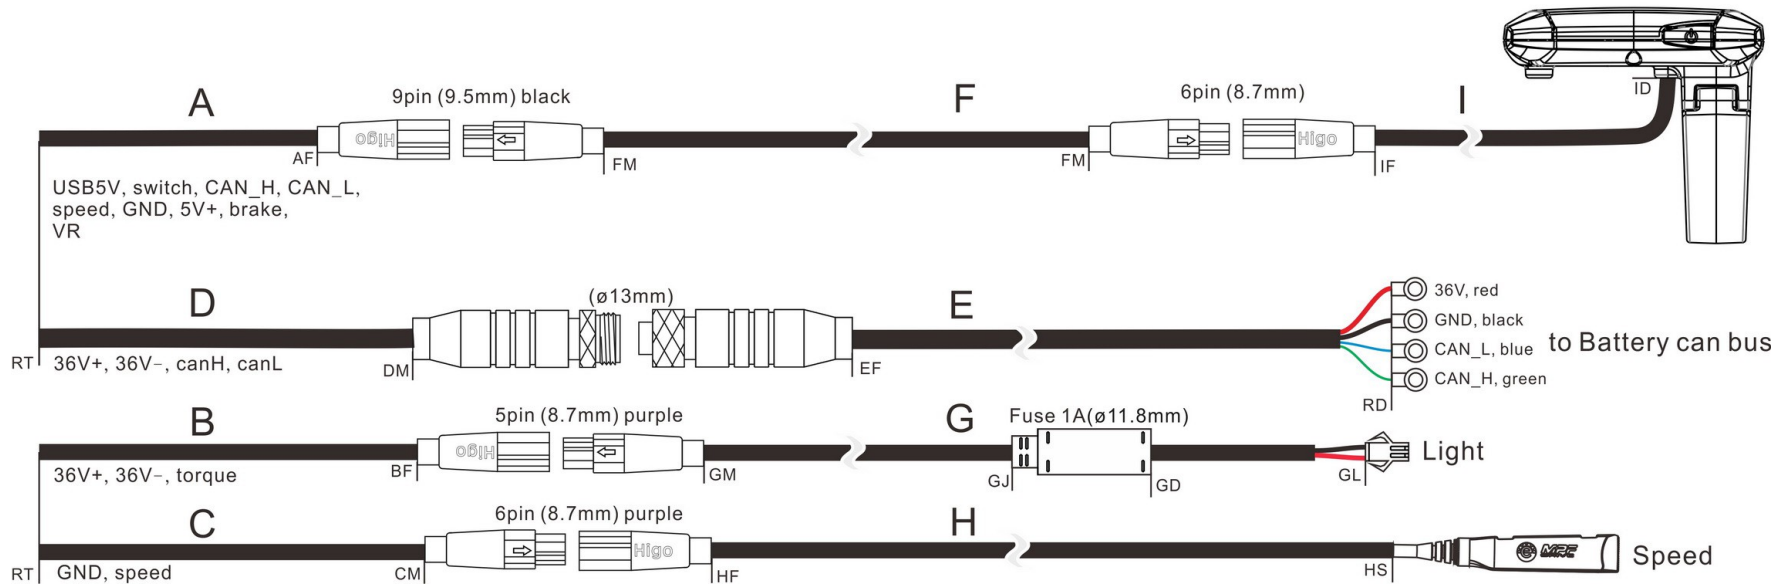

MPF6(H-plug)+I4US

2020/09/18

5/6/9pin Waterproof female plug 5/6/9pin Waterproof male plug

Plug: Higo

2+3pin Waterproof female plug 2+3pin Waterproof male plug

ITEM NO.	Gearbox cable	A (RT-AF)	D (RT-DM)	B (RT-BF)	C (RT-CM)
-	standard	10cm	10cm	21cm	10cm

ITEM NO.	Power cable	E (EF-RD)
V0005PD17	standard	80cm

ITEM NO.	Display cable	F (FM-FM)
V0005PC35	standard	65cm

ITEM NO.	Light cable	G (GM-GJ)	(GD-GL)
V0005PLI12	standard	61cm	25cm

ITEM NO.	Speed sensor cable	H (HF-HS)
V0008P15	standard	35cm

ITEM NO.	AF/I4U cable	I (IF-ID)
-	standard	50cm

*The tolerance of length is ±1CM