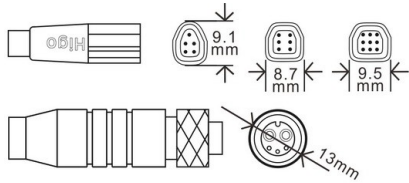

MPF6(H-plug)+I4US

2020/09/18

5/6/9pin Waterproof female plug 5/6/9pin Waterproof male plug

Plug: Higo

2+3pin Waterproof female plug 2+3pin Waterproof male plug

ITEM NO.	Gearbox cable	A (RT-AF)	D (RT-DM)	B (RT-BF)	C (RT-CM)
-	standard	10cm	10cm	21cm	10cm

ITEM NO.	Power cable	E (EF-RD)
V0005PD17	standard	80cm

ITEM NO.	Display cable	F (FM-FM)
V0005PC35	standard	65cm

ITEM NO.	Light cable	G (GM-GJ)	(GD-GL)
V0005PLI12	standard	61cm	25cm

ITEM NO.	Speed sensor cable	H (HF-HS)
V0008P15	standard	35cm

ITEM NO.	AF/I4U cable	I (IF-ID)
-	standard	50cm

*The tolerance of length is ±1CM