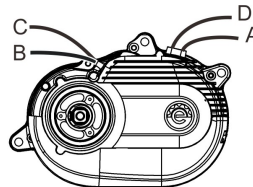

*The tolerance of length is ±1CM